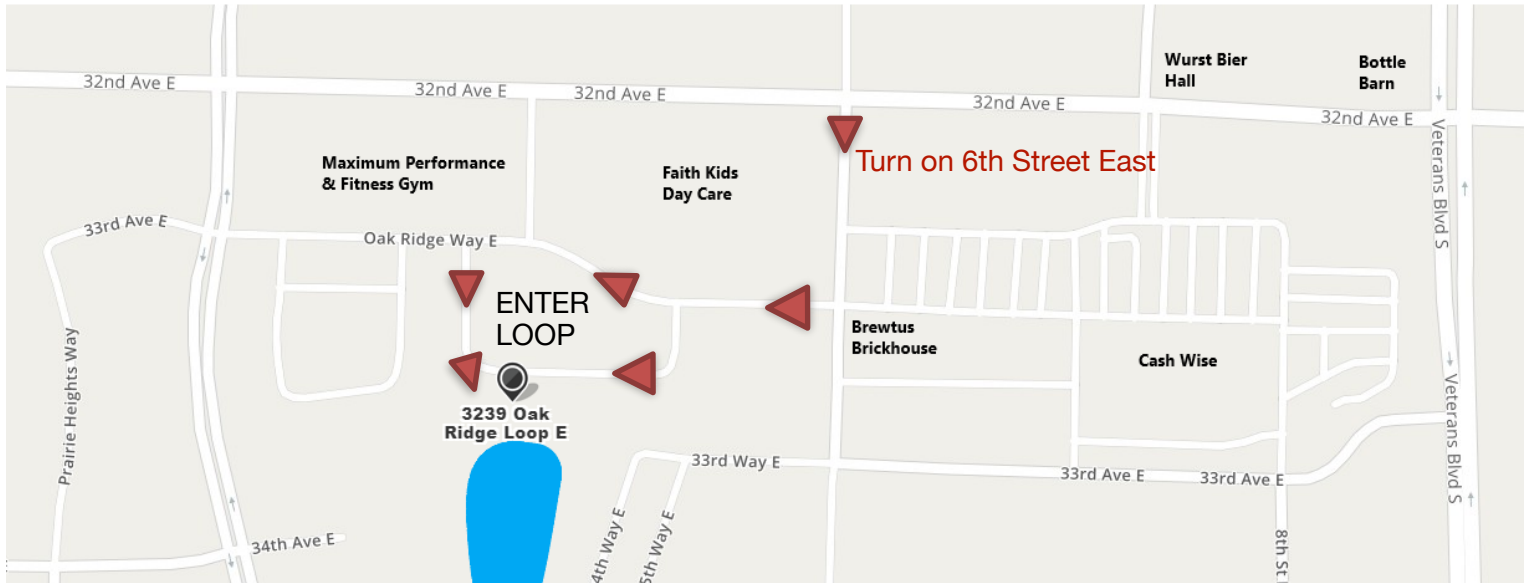

# Where is CLCEC?

**Our building is not visible from the street.  
You must enter the business loop.  
Ignore construction.**

**3239 Oak Ridge Loop East, West Fargo, ND 58078  
(701) 478-7199**

- From 32nd Avenue East,
- Turn on 6th Street East (at the Oak Ridge sign),
- Take the first right to Oak Ridge Way (ignore any construction signs),
- Take the first **or** second left to enter Oak Ridge Loop (has two entry points- loop road),
- We're the building at the end of the road with large wood sign.

## **Helpful Tips**

We are located in the business park directly behind Maximum Performance Gym and Faith Hands Daycare on 32nd avenue. **The business loop is not visible from any street. You will need to drive behind these businesses to see the area. It is a collection of individual businesses with new buildings under construction.**